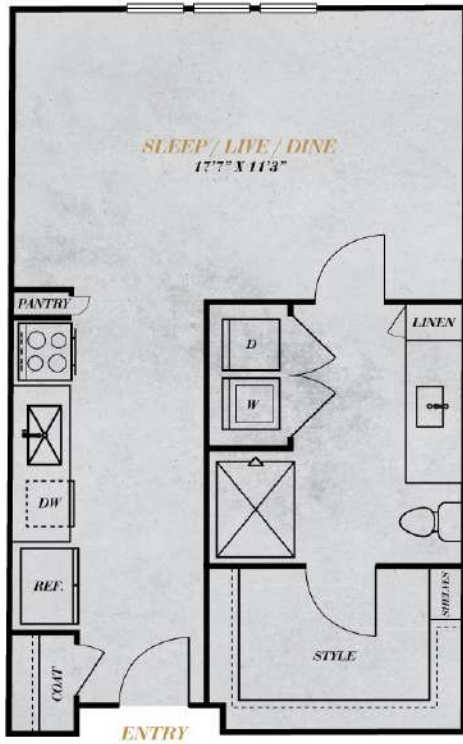

A1.1

1 BED / 1 BATH

636

SQ. FT.

999 South Harwood Street | Dallas, TX 75201

www.ameliaatfarmersmarket.com

Floor plans are artist's rendering. All dimensions are approximate. Actual product and specifications may vary in dimension or detail. Not all features are available in every rental. Please see a representative for details.