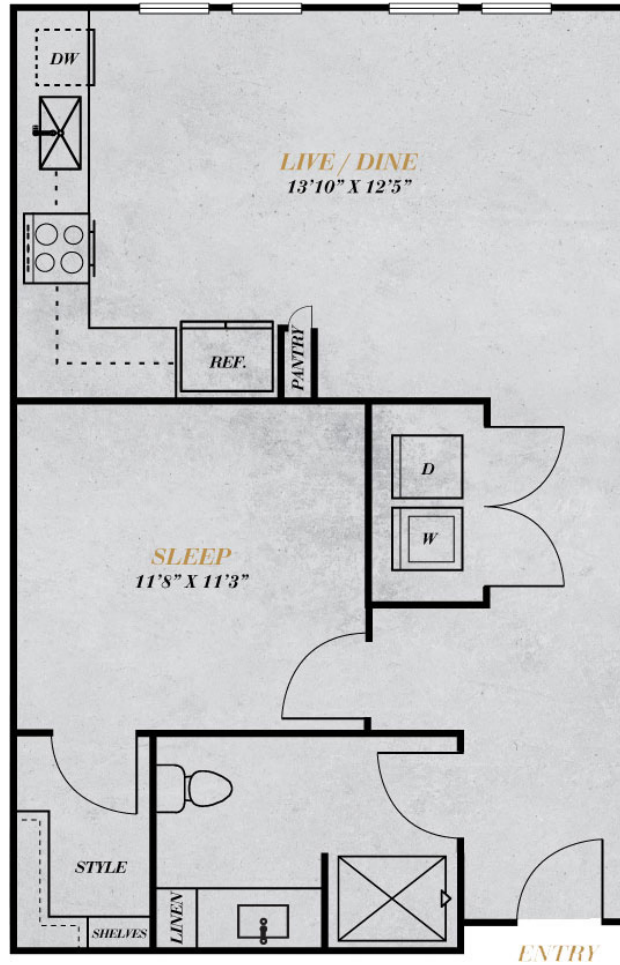

A1.2

1 BED / 1 BATH

638
SQ. FT.

999 South Harwood Street | Dallas, Texas 75201

ameliaatfarmersmarket.com

Floor plans are artist's rendering. All dimensions are approximate. Actual product and specifications may vary in dimension or detail. Not all features are available in every apartment. Prices and availability are subject to change. Please see a representative for details.