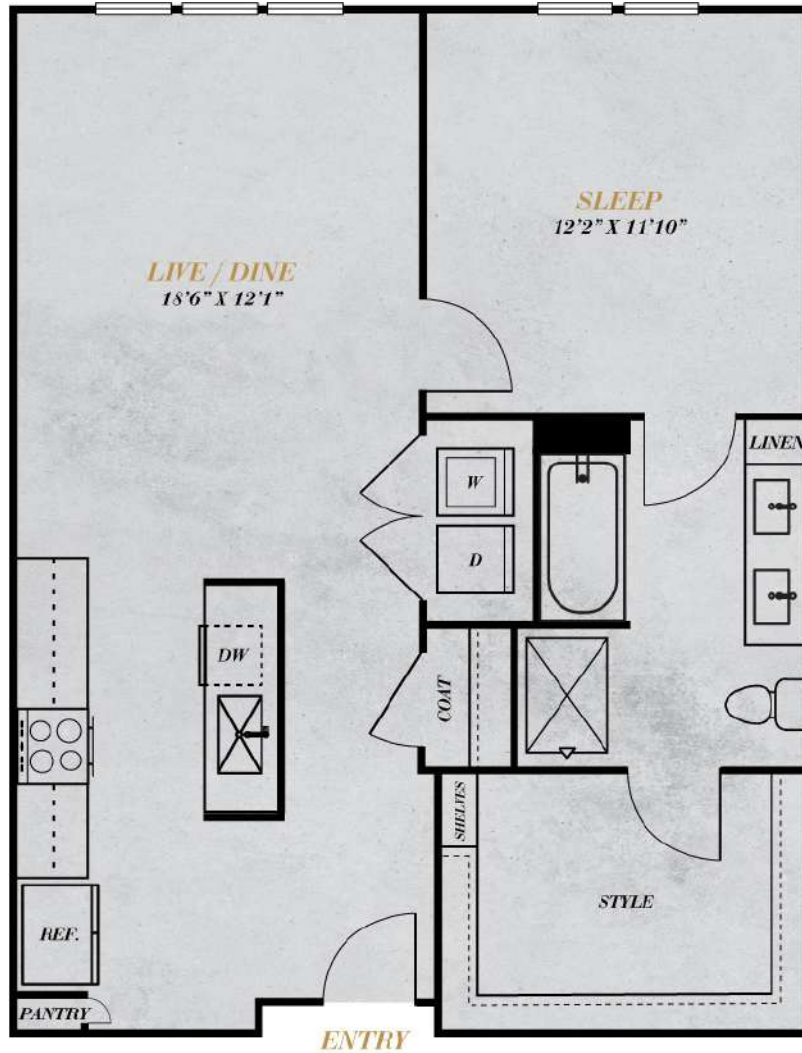

# A4

1 BED / 1 BATH

# 778

SQ. FT.

999 South Harwood Street | Dallas, TX 75201

[www.ameliaatfarmersmarket.com](http://www.ameliaatfarmersmarket.com)

Floor plans are artist's rendering. All dimensions are approximate. Actual product and specifications may vary in dimension or detail. Not all features are available in every rental. Please see a representative for details.