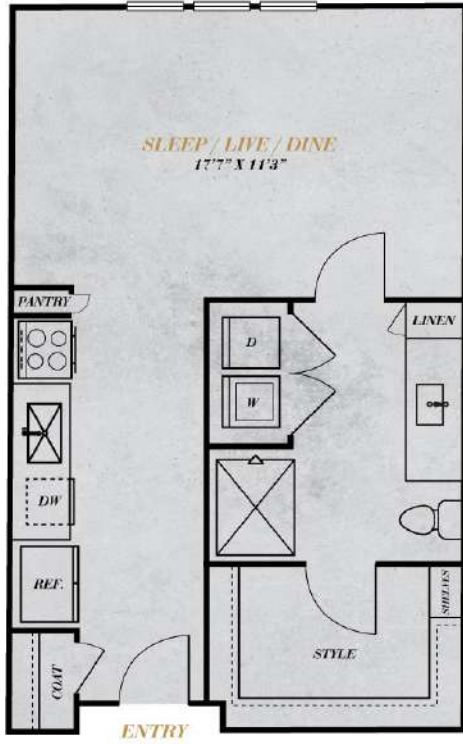

# S1

STUDIO / 1 BATH

# 534

SQ. FT.

999 South Harwood Street | Dallas, TX 75201

[www.ameliaatfarmersmarket.com](http://www.ameliaatfarmersmarket.com)

Floor plans are artist's rendering. All dimensions are approximate. Actual product and specifications may vary in dimension or detail. Not all features are available in every rental. Please see a representative for details.