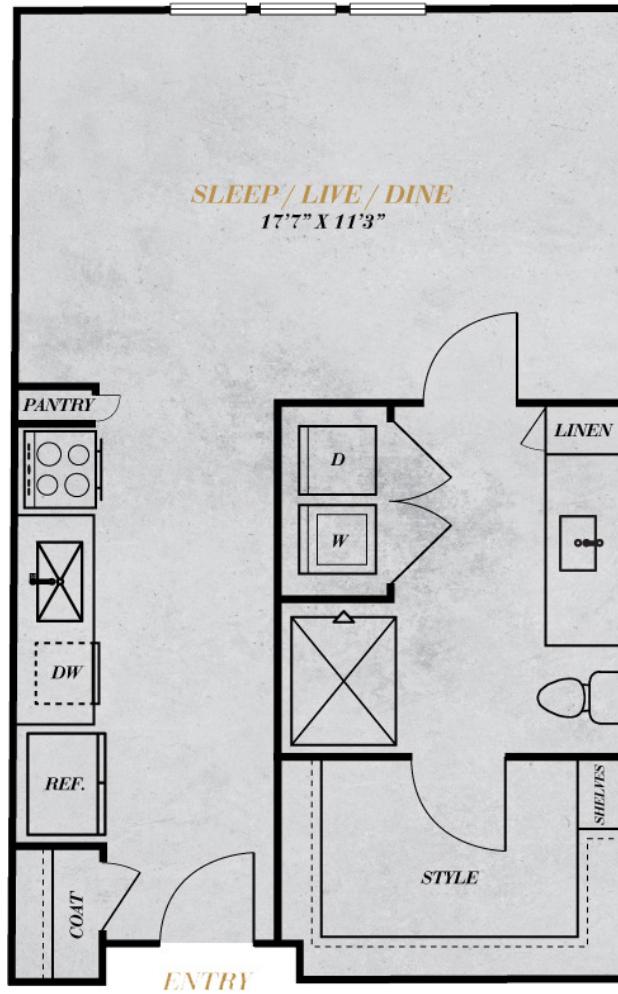

S1

STUDIO / 1 BATH

534

SQ. FT.

999 South Harwood Street | Dallas, Texas 75201

ameliaatfarmersmarket.com

Floor plans are artist's rendering. All dimensions are approximate. Actual product and specifications may vary in dimension or detail. Not all features are available in every apartment. Prices and availability are subject to change. Please see a representative for details.